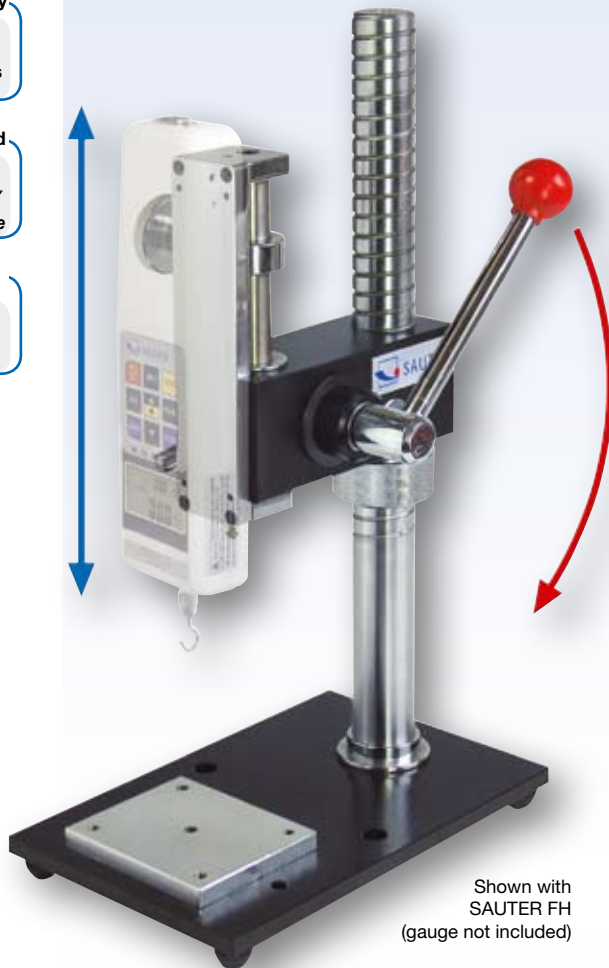

Warranty

**24
Months**

Included

option

Digital length meter:
– Accuracy : 0,01 mm
– Manual Zero setting possible
– Pre-length is manually adjustable

Joint Highlights TVP with FAST-Move:

- Capacity: **up to 500 Newton**
- Lever operated test stand for long distance measurement
- Provides maximum **versatility and reliability**
- Provides **quick and consistent** testing
- Large base plate with various holes for fixture mountings
- Starting point above base plate: 115 mm
- Maximum height above base plate: 318 mm (extended starting point)
- Max travel: **78 mm** one stroke (FAST-Move)
- Height: 420 mm / Length: 233 mm
- Depth: 150 mm, Weight: 10.5 kg

SAUTER TVP

Price excl. VAT and postage

**SAUTER TVP-L
With digital length meter**

Price excl. VAT and postage